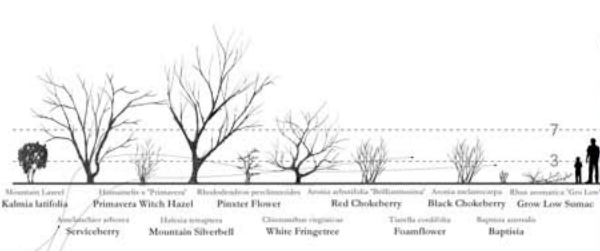

bird images compliments of www.neotropicalbirds.org

Mixed mesophytic understory woodland

Wooded sedge-rich meadow

Oak - redbud forest edge / Hedge row

**Paradise Elementary**  
**science PARK**

**SCALE DIVERSITY LIFE PROCESSES ADAPTATION MODELING COMPLEXITY PATTERN CHANGE**