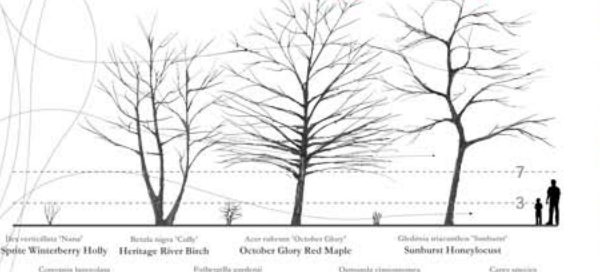

bird images compliments of www.neotropicalbirds.org

Mixed mesophytic understory woodland

Wooded sedge-rich meadow

Oak - redbud forest edge / Hedge row

**Paradise Elementary**  
**science PARK**

**SCALE DIVERSITY LIFE PROCESSES ADAPTATION MODELING COMPLEXITY PATTERN CHANGE**