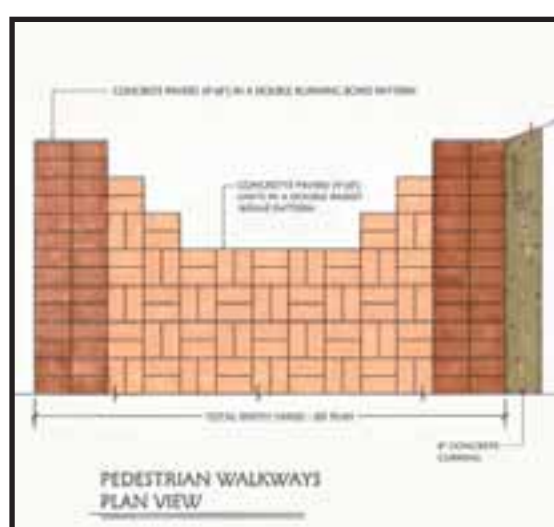

Hanover Architectural Prest
Concrete Brick
4"x8" Traditional - Quarry Red
Patriot - Tan