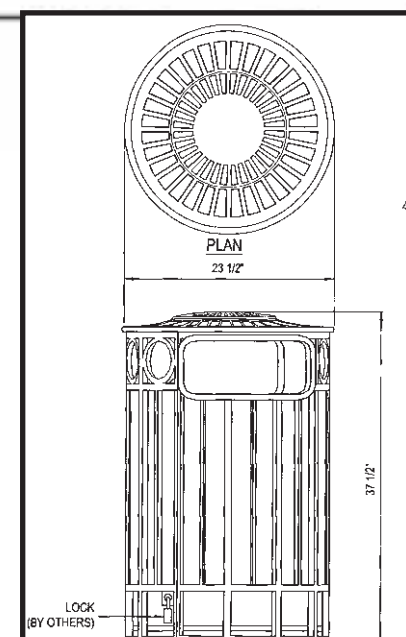

Canterbury International
Pennsylvania Avenue
Trash Receptacle